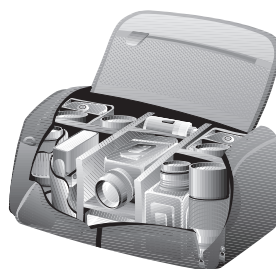

PRO BAG 1

DELSEY

Detachable Film Pouch

Stow away your exposed film in a secure pouch. Simply remove the pouch, keep the film together, and dispatch for processing.
Pro Bags 1,2 & 3.

Padded Shoulder Strap

A 2" wide shoulder strap completely around the bag with a padded skid proof ergonomic shoulder pad ensures comfort and protection. *All PRO Bags.*

Removable Lens / Accessory Holders

Modular compartments provide flexibility to suit your system.
PRO Bags 1,2, 3, & 4.

Large Side Pockets

Room enough to hold, protect and organize.
PRO Bags 1,2, 3, & 4.

PRO Bag 1

Customizable interior with room for: Professional SLR &/or Medium Format camera systems, lenses & gear, Pro Flash, Light Meter & many more accessories & zippered top mesh pocket.

Features:

- Front Organizer Section
- Two Side Pockets
- Detachable Film Pouch
- Hide-a-way handles
- Tripod carry system
- Padded shoulder strap
- Padlock
- Airline carry-on

Dimensions		cm
Internal	Length	48
	Height	25
	Depth	29
External	Length	57
	Height	29
	Depth	34

Weight	gr
	3,710

Colour	Order Code
Black	DELPROBAG1

Airline carry-on size regulations do change. Please check with your carrier before departure.