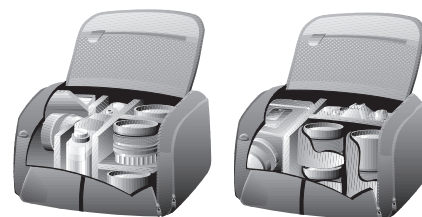

### PRO Bag 3

Customizable interior with room for:

2 Pro SLR's with attached lenses, 4 to 5 additional lenses, Pro Flash, Light Meter, many more accessories & zippered top mesh pocket.

### PRO Bag 4

Customizable interior with room for:

Pro SLR with attached lens, additional lenses, Pro Flash, Light Meter, many more accessories & zippered top mesh pocket.

### Features:

- Front Organizer Section
- Two Side Pockets
- Detachable Film Pouch\*
- Hide-a-way handles
- Tripod carry system
- Padded shoulder strap
- Padlock
- Airline carry-on

\* PRO Bag 3 only

Dimensions (cm)		PRO Bag 3	PRO Bag 4
Internal	Length	30	28
	Height	19	17
	Depth	22	20
External	Length	42	32,5
	Height	20	20
	Depth	28	25,5
<b>Weight (gr)</b>		2,030	1,350
<b>Colour</b>		Order Code	Order Code
Black		DELPROBAG3	DELPROBAG4